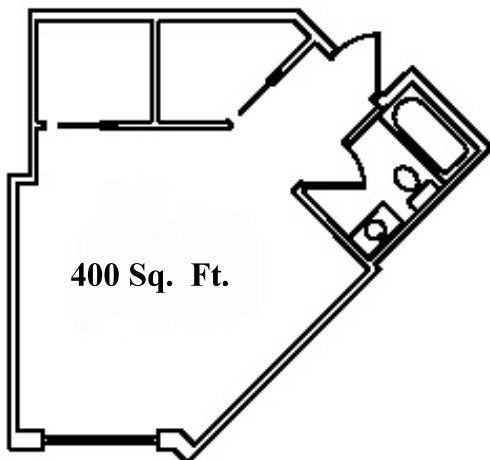

The Walford, 20 Pine Street, Thunder Bay, Ontario P7A 5X1

FLOOR PLANS

The Walford offers spacious private and shared rooms, all with ensuite baths. For that personal distinction, Residents decorate and furnish their suites.

Drawings are not to scale and square footage approximate

300 Sq. Ft.

STANDARD

325 Sq. Ft.

LARGE

400 Sq. Ft.

DELUXE

**470 Sq.
Ft.**