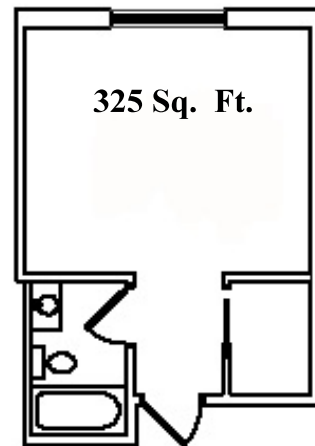

The Walford, 20 Pine Street, Thunder Bay, Ontario P7A 5X1

FLOOR PLANS

The Walford offers spacious private and shared rooms, all with ensuite baths. For that personal distinction, Residents decorate and furnish their suites.

Drawings are not to scale and square footage approximate

300 Sq. Ft.

STANDARD

325 Sq. Ft.

LARGE

400 Sq. Ft.

DELUXE

**470 Sq.
Ft.**