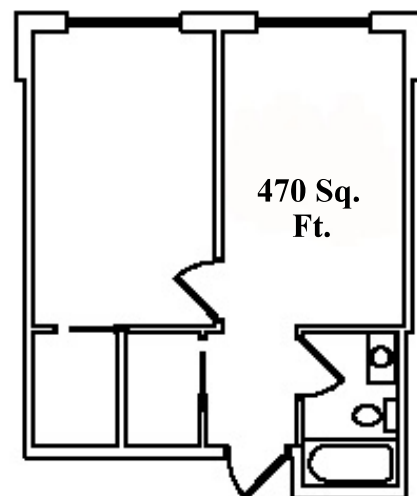

The Walford, 20 Pine Street, Thunder Bay, Ontario P7A 5X1

FLOOR PLANS

The Walford offers spacious private and shared rooms, all with ensuite baths. For that personal distinction, Residents decorate and furnish their suites.

Drawings are not to scale and square footage approximate

300 Sq. Ft.

STANDARD

325 Sq. Ft.

LARGE

400 Sq. Ft.

DELUXE

**470 Sq.
Ft.**