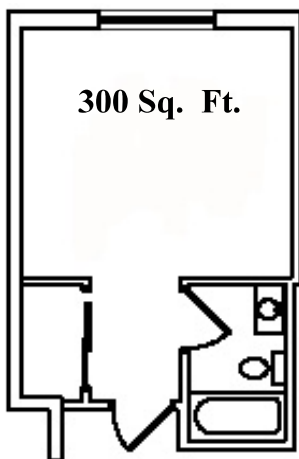

The Walford, 20 Pine Street, Thunder Bay, Ontario P7A 5X1

FLOOR PLANS

The Walford offers spacious private and shared rooms, all with ensuite baths. For that personal distinction, Residents decorate and furnish their suites.

Drawings are not to scale and square footage approximate

300 Sq. Ft.

STANDARD

325 Sq. Ft.

LARGE

400 Sq. Ft.

DELUXE

**470 Sq.
Ft.**